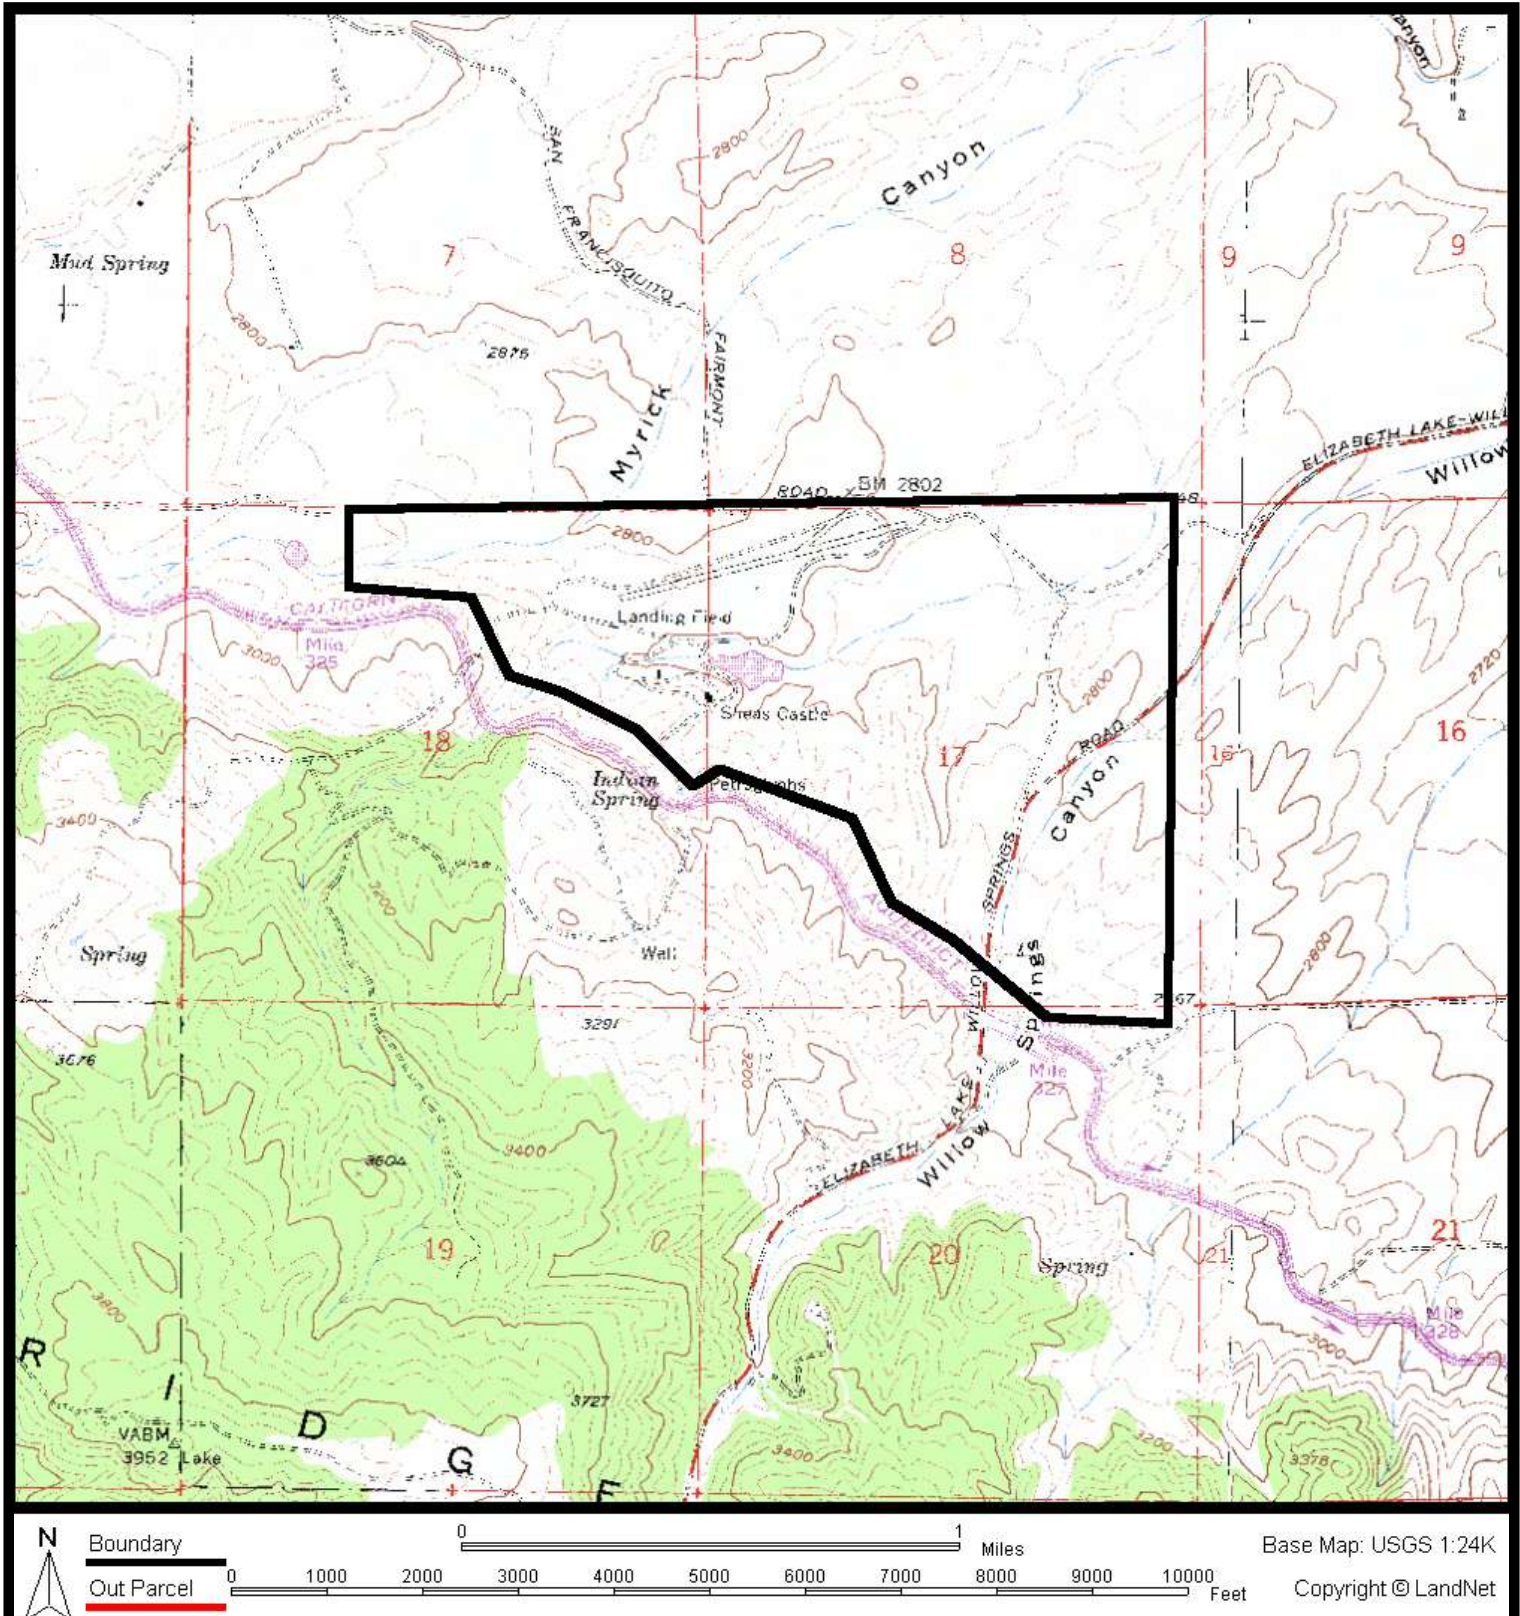

CASTLE RANCH ESTATE

DEL SUR, California

The Castle Ranch is located at the base of the Portal Ridge section of the San Gabriel Mountain range at 2500 feet elevation overlooking The Antelope Valley basin and the Tehachapi Mountains.